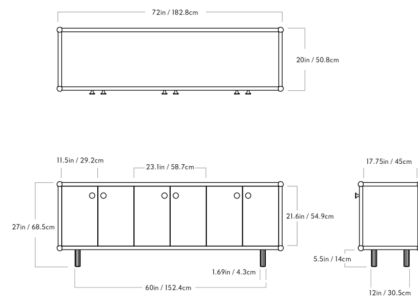

### Specifications

COLOR	Brass
BODY FINISH	White Oak
WATTAGE	N/A
DIMMER	N/A
DIMENSIONS	72"W x 27"H x 20"D
BULB	N/A
COUNTRY OF ORIGIN	United States

CLICK TO VIEW PRODUCT

Notes: