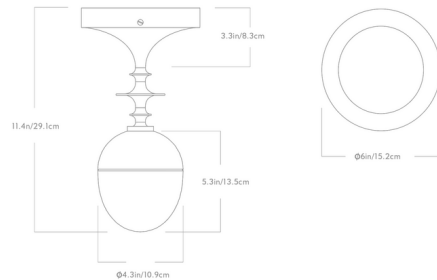

Shown in oil rubbed bronze / opal

Specifications

COLOR	Opal
BODY FINISH	Oil Rubbed Bronze
WATTAGE	8W
DIMMER	Low Voltage Electronic
DIMENSIONS	6"W x 11.4"H
INTEGRATED LED MODULE	1 x LED/8W/120V LED
COUNTRY OF ORIGIN	United States

Technical Information

LAMP LIFE	50000 hours
COLOR RENDERING	90 CRI
LAMP COLOR	2700K
LUMENS/WATT	62.50
LUMINOUS FLUX	500 lumens

CLICK TO VIEW PRODUCT

Notes: