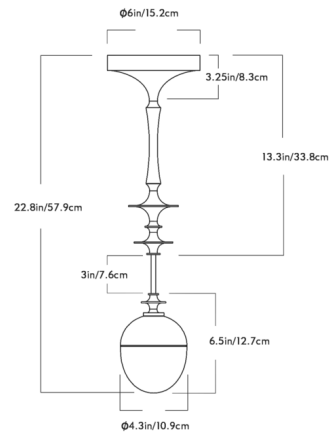

Specifications

COLOR	Opal
BODY FINISH	Oil Rubbed Bronze
WATTAGE	8W
DIMMER	Low Voltage Electronic
DIMENSIONS	4.5"W x 22.8"H
INTEGRATED LED MODULE	1 x LED/8W/120V LED
COUNTRY OF ORIGIN	United States

Technical Information

PRODUCT DIMENSIONS	Canopy: 6" diameter
LAMP LIFE	50000 hours
COLOR RENDERING	90 CRI
LAMP COLOR	2700K
LUMENS/WATT	56.25
LUMINOUS FLUX	450 lumens

Shown in oil rubbed bronze / opal

CLICK TO VIEW PRODUCT

Notes: