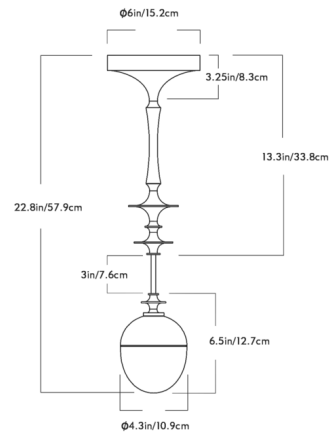

### Specifications

COLOR	Opal
BODY FINISH	Oil Rubbed Bronze
WATTAGE	8W
DIMMER	Low Voltage Electronic
DIMENSIONS	4.5"W x 22.8"H
INTEGRATED LED MODULE	1 x LED/8W/120V LED
COUNTRY OF ORIGIN	United States

### Technical Information

PRODUCT DIMENSIONS	Canopy: 6" diameter
LAMP LIFE	50000 hours
COLOR RENDERING	90 CRI
LAMP COLOR	2700K
LUMENS/WATT	56.25
LUMINOUS FLUX	450 lumens

Shown in oil rubbed bronze / opal