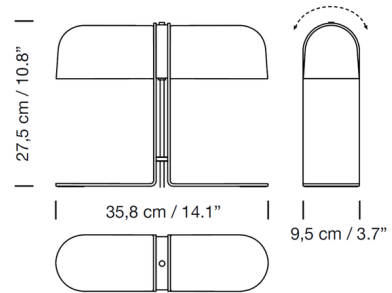

Shown in black / black

Specifications

COLOR	Black
BODY FINISH	Black
WATTAGE	13W
DIMMER	N/A
DIMENSIONS	14.1"W x 10.8"H x 3.7"D
BULB NOT INCLUDED	2 x B10/Candelabra (E12)/6.5W/120V LED

CLICK TO VIEW PRODUCT