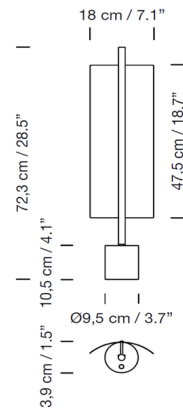

### Specifications

COLOR . . . . . White Grey  
BODY FINISH . . . . . Black  
WATTAGE . . . . . 11W  
DIMMER . . . . . Included  
DIMENSIONS . . . . . 7.1"W x 28.5"H x 1.5"D  
INTEGRATED LED MODULE . . . . . 1 x LED/11W/120-277V LED

### Technical Information

LAMP LIFE . . . . . 40000 hours  
COLOR RENDERING . . . . . 90 CRI  
LAMP COLOR . . . . . 2700K  
LUMENS/WATT . . . . . 34.09  
LUMINOUS FLUX . . . . . 375 lumens

Shown in black / white grey