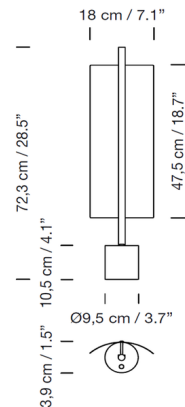

Specifications

COLOR White Grey
BODY FINISH Black
WATTAGE 11W
DIMMER Included
DIMENSIONS 7.1"W x 28.5"H x 1.5"D
INTEGRATED LED MODULE 1 x LED/11W/120-277V LED

Technical Information

LAMP LIFE 40000 hours
COLOR RENDERING 90 CRI
LAMP COLOR 2700K
LUMENS/WATT 34.09
LUMINOUS FLUX 375 lumens

Shown in black / white grey

CLICK TO VIEW PRODUCT

Notes: