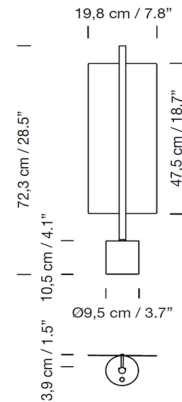

Lightology

lightology.com
866-954-4489
04-19-26

Project: _____
Company: _____
Location: _____ Fixture Type: _____
SPEC #: **SCO1301216**
Approved On: _____ Approved By: _____

Lamina Dorada 45 Table Lamp

By Santa & Cole

Description

The Lamina Dorada 45 Table Lamp captures the eye with its clean, simple lines, composed of a slim LED bar and thin anodized aluminum sheet finished in matte gold. The light passes through a polycarbonate diffuser and reflects off of the metal, providing nuanced ambient illumination.

Shown in black / gold

Specifications

COLOR	Gold
BODY FINISH	Black
WATTAGE	11W
DIMMER	Included
DIMENSIONS	7.8"W x 28.5"H
INTEGRATED LED MODULE	1 x LED/11W/120-277V LED

Technical Information

LAMP LIFE	40000 hours
COLOR RENDERING	90 CRI
LAMP COLOR	2700K
LUMENS/WATT	22.27
LUMINOUS FLUX	245 lumens