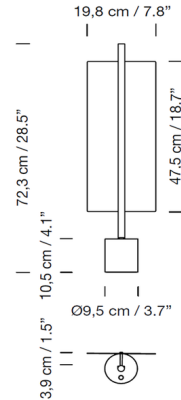

### Specifications

COLOR . . . . . Gold  
BODY FINISH . . . . . Black  
WATTAGE . . . . . 11W  
DIMMER . . . . . Included  
DIMENSIONS . . . . . 7.8"W x 28.5"H  
INTEGRATED LED MODULE . . . . . 1 x LED/11W/120-277V LED