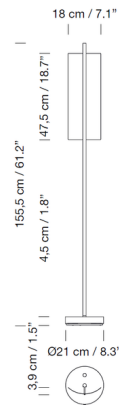

### Description

The Lamina 45 Floor Lamp makes a chic modern statement, combining a line of light and a thin curved metal sheet. The light passes through a polycarbonate diffuser and reflects off of the glossy white grey metallic shade, creating a faint yet effective spread of illumination. This piece becomes a sculptural focal point with its clean straight lines, and contrasts against any wall finish behind it.

### Specifications

COLOR . . . . . White Grey  
BODY FINISH . . . . . Black  
WATTAGE . . . . . 11W  
DIMMER . . . . . Included  
DIMENSIONS . . . . . 8.3"W x 61.2"H  
INTEGRATED LED MODULE . . . . . 1 x LED/11W/120-277V LED

### Technical Information

LAMP LIFE . . . . . 40000 hours  
COLOR RENDERING . . . . . 90 CRI  
LAMP COLOR . . . . . 2700K  
LUMENS/WATT . . . . . 34.09  
LUMINOUS FLUX . . . . . 375 lumens

Shown in black / white grey