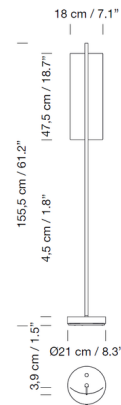

By Santa & Cole

Description

The Lamina 45 Floor Lamp makes a chic modern statement, combining a line of light and a thin curved metal sheet. The light passes through a polycarbonate diffuser and reflects off of the glossy white grey metallic shade, creating a faint yet effective spread of illumination. This piece becomes a sculptural focal point with its clean straight lines, and contrasts against any wall finish behind it.

Specifications

COLOR White Grey
BODY FINISH Black
WATTAGE 11W
DIMMER Included
DIMENSIONS 8.3"W x 61.2"H
INTEGRATED LED MODULE 1 x LED/11W/120-277V LED

Technical Information

LAMP LIFE 40000 hours
COLOR RENDERING 90 CRI
LAMP COLOR 2700K
LUMENS/WATT 34.09
LUMINOUS FLUX 375 lumens

Shown in black / white grey

CLICK TO VIEW PRODUCT

Notes: