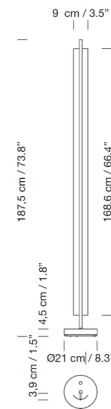

### Description

The Lamina 165 Floor Lamp makes a chic modern statement, combining a line of light and a thin concave metal sheet. The light passes through a polycarbonate diffuser and reflects off of the glossy white grey metallic shade, creating a faint yet effective spread of illumination. This tall sculptural piece becomes a focal point with its clean straight lines, and contrasts against any wall finish behind it.

### Specifications

COLOR . . . . . White Grey  
 BODY FINISH . . . . . Black  
 WATTAGE . . . . . 37W  
 DIMMER . . . . . Included  
 DIMENSIONS . . . . . 8.3"W x 73.8"H  
 INTEGRATED LED MODULE . . . . . 1 x LED/37W/120-277V LED

### Technical Information

LAMP LIFE . . . . . 40000 hours  
 COLOR RENDERING . . . . . 90 CRI  
 LAMP COLOR . . . . . 2700K  
 LUMENS/WATT . . . . . 40.11  
 LUMINOUS FLUX . . . . . 1484 lumens

Shown in black / white grey