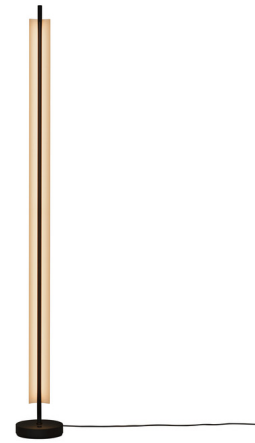

Lightology

lightology.com
866-954-4489
04-24-26

Project: _____
Company: _____
Location: _____ Fixture Type: _____
SPEC #: **SCO1301218**
Approved On: _____ Approved By: _____

Lamina 165 Floor Lamp

By Santa & Cole

Description

The Lamina 165 Floor Lamp makes a chic modern statement, combining a line of light and a thin concave metal sheet. The light passes through a polycarbonate diffuser and reflects off of the glossy white grey metallic shade, creating a faint yet effective spread of illumination. This tall sculptural piece becomes a focal point with its clean straight lines, and contrasts against any wall finish behind it.

Specifications

COLOR . . . . . White Grey
BODY FINISH . . . . . Black
WATTAGE 37W
DIMMER . . . . . Included
DIMENSIONS . . . . . 8.3"W x 73.8"H
INTEGRATED LED MODULE . . . . . 1 x LED/37W/120-277V LED

Technical Information

LAMP LIFE . . . . . 40000 hours
COLOR RENDERING . . . . . 90 CRI
LAMP COLOR 2700K
LUMENS/WATT 40.11
LUMINOUS FLUX . . . . . 1484 lumens

Shown in black / white grey