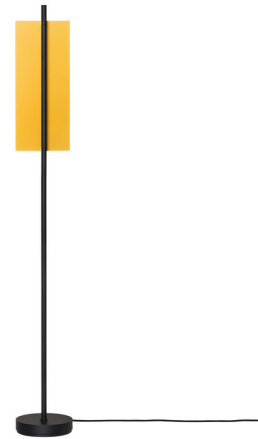

Lightology

lightology.com
866-954-4489
04-16-26

Project: _____
Company: _____
Location: _____ Fixture Type: _____
SPEC #: **SCO1301219**
Approved On: _____ Approved By: _____

Lamina Dorada 45 Floor Lamp By Santa & Cole

Description

The Lamina Dorada 45 Floor Lamp captures the eye with its clean, simple lines, composed of a slim LED bar and thin anodized aluminum sheet finished in matte gold. The light passes through a polycarbonate diffuser and reflects off of the metal, providing nuanced ambient illumination.

Specifications

COLOR	Gold
BODY FINISH	Black
WATTAGE	11W
DIMMER	Included
DIMENSIONS	8.3"W x 61.2"H
INTEGRATED LED MODULE	1 x LED/11W/120-277V LED

Technical Information

LAMP LIFE	40000 hours
COLOR RENDERING	90 CRI
LAMP COLOR	2700K
LUMENS/WATT	22.27
LUMINOUS FLUX	245 lumens

Shown in black / gold

CLICK TO VIEW PRODUCT

Notes: