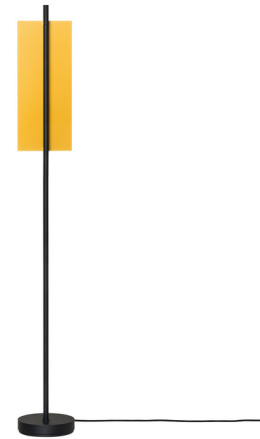

Lightology

lightology.com
866-954-4489
06-04-26

Project: _____
Company: _____
Location: _____ Fixture Type: _____
SPEC #: **SCO1301219**
Approved On: _____ Approved By: _____

Lamina Dorada 45 Floor Lamp By Santa & Cole

Description

The Lamina Dorada 45 Floor Lamp captures the eye with its clean, simple lines, composed of a slim LED bar and thin anodized aluminum sheet finished in matte gold. The light passes through a polycarbonate diffuser and reflects off of the metal, providing nuanced ambient illumination.

Specifications

COLOR	Gold
BODY FINISH	Black
WATTAGE	11W
DIMMER	Included
DIMENSIONS	8.3"W x 61.2"H
INTEGRATED LED MODULE	1 x LED/11W/120-277V LED

Technical Information

LAMP LIFE	40000 hours
COLOR RENDERING	90 CRI
LAMP COLOR	2700K
LUMENS/WATT	22.27
LUMINOUS FLUX	245 lumens

Shown in black / gold

CLICK TO VIEW PRODUCT

Notes: