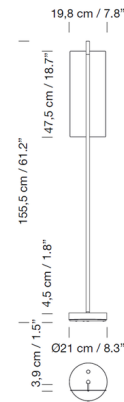

CLICK TO VIEW PRODUCT

Notes: