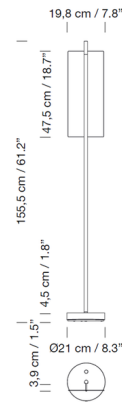

Specifications

COLOR	Gold
BODY FINISH	Black
WATTAGE	11W
DIMMER	Included
DIMENSIONS	8.3"W x 61.2"H
INTEGRATED LED MODULE	1 x LED/11W/120-277V LED

Technical Information

LAMP LIFE	40000 hours
COLOR RENDERING	90 CRI
LAMP COLOR	2700K
LUMENS/WATT	22.27
LUMINOUS FLUX	245 lumens

Shown in black / gold

CLICK TO VIEW PRODUCT

Notes: