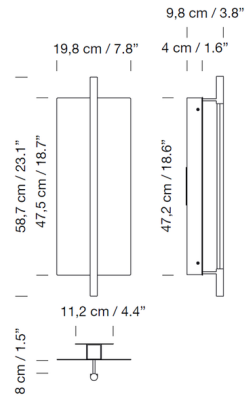

CLICK TO VIEW PRODUCT

Notes: