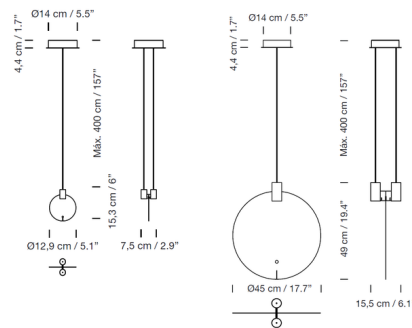

CLICK TO VIEW PRODUCT

Notes: