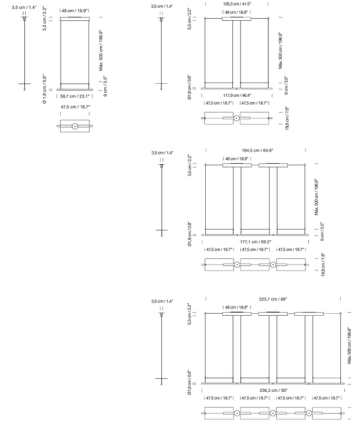

By Santa & Cole

Description

The Lamina Dorada 45 Pendant shows off a sleek, minimal profile formed from slim lines of LED light and thin anodized aluminum sheets in a matte golden finish. The light shines upward and reflects off of the metal, casting high-quality indirect ambient lighting into your space. Round plates are included for covering standard US junction boxes.

Shown in black / gold

Specifications

COLOR	Gold
BODY FINISH	Black
WATTAGE	18W
DIMMER	0-10V
DIMENSIONS	18.7"L x 7.8"W x 3.5"H
INTEGRATED LED MODULE	1 x LED/18W/120-277V LED

Technical Information

LAMP LIFE	40000 hours
COLOR RENDERING	90 CRI
LAMP COLOR	2700K
LUMENS/WATT	20.44
LUMINOUS FLUX	368 lumens