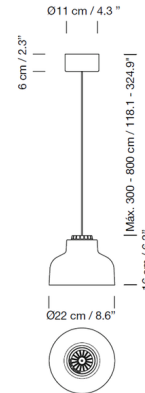

CLICK TO VIEW PRODUCT

Notes: