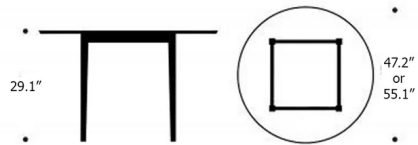

Shown in white oiled oak

Specifications

COLOR	N/A
BODY FINISH	White Oiled Oak
WATTAGE	N/A
DIMMER	N/A
DIMENSIONS	47.2"W x 29.13"H
BULB	N/A

CLICK TO VIEW PRODUCT

Notes: