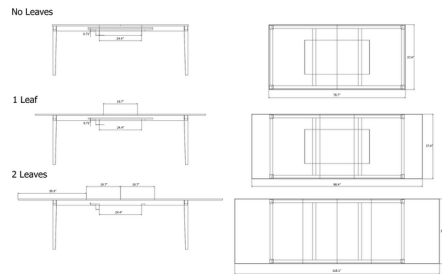

By Sibast Furniture

Description

The No. 2.1 Extendable Dining Table was inspired by Helge Sibast's belief that chairs should be placed beside a table, not hidden beneath it. To fulfill this requirement, the table features a simple and refined silhouette with a slim tabletop and narrow legs creating ample space to view the chairs when they are tucked beneath it. The width of the table can be extended with leaves (sold separately), which can be stored beneath the tabletop when not in use.

Shown in walnut

Specifications

COLOR	N/A
BODY FINISH	Walnut
WATTAGE	N/A
DIMMER	N/A
DIMENSIONS	78.7"W x 29.1"H x 37.4"D
BULB	N/A

CLICK TO VIEW PRODUCT

Notes: