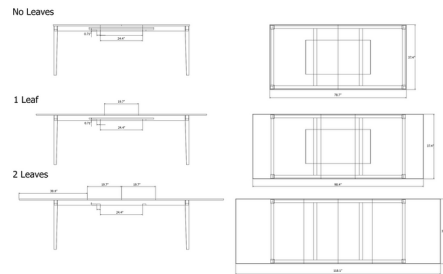

Lightology

lightology.com
866-954-4489
04-16-26

Project: _____

Company: _____

Location: _____ Fixture Type: _____

SPEC #: **SIB1301655**

Approved On: _____ Approved By: _____

No. 2.1 Extendable Dining Table

By Sibast Furniture

Description

The No. 2.1 Extendable Dining Table was inspired by Helge Sibast's belief that chairs should be placed beside a table, not hidden beneath it. To fulfill this requirement, the table features a simple and refined silhouette with a slim tabletop and narrow legs creating ample space to view the chairs when they are tucked beneath it. The width of the table can be extended with leaves (sold separately), which can be stored beneath the tabletop when not in use.

Shown in walnut

Specifications

COLOR	N/A
BODY FINISH	Walnut
WATTAGE	N/A
DIMMER	N/A
DIMENSIONS	78.7"W x 29.1"H x 37.4"D
BULB	N/A

CLICK TO VIEW PRODUCT

Notes: