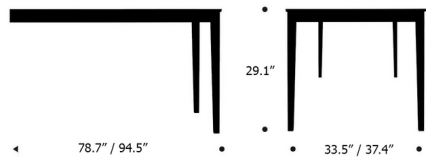

By Sibast Furniture

Description

The No. 2 Dining Table was inspired by Helge Sibast's belief that chairs should be placed beside a table, not hidden beneath it. To fulfill this requirement, the table features a simple and refined silhouette with a slim tabletop and narrow legs creating ample space to view the chairs when they are tucked beneath it. The table is crafted from solid oak, showcasing the beautiful natural texture of wood grain.

Shown in dark oiled oak

Specifications

COLOR	N/A
BODY FINISH	Dark Oiled Oak
WATTAGE	N/A
DIMMER	N/A
DIMENSIONS	94.5"W x 29.1"H x 33.5"D
BULB	N/A

CLICK TO VIEW PRODUCT

Notes: