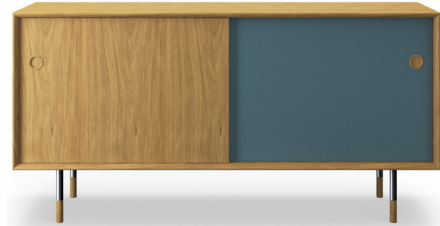

Lightology

lightology.com
866-954-4489
04-16-26

Project: _____

Company: _____

Location: _____ Fixture Type: _____

SPEC #: **SIB1301702**

Approved On: _____ Approved By: _____

No. 11 Sideboard By Sibast Furniture

Description

The No. 11 Sideboard was originally designed in 1957 by Arne Vodder, an influential Danish designer who helped popularize the Danish Modern style internationally. This stylish sideboard features a simple rectangular shape clad in oak or walnut veneer, which showcases the natural beauty of wood grain. Each sideboard includes reversible doors which feature a colored laminate surface on one side and wood on the other, allowing for easy customization to match the decor.

Specifications

COLOR	White / Blue
BODY FINISH	Natural Oiled Oak
WATTAGE	N/A
DIMMER	N/A
DIMENSIONS	33.8"W x 20.4"H x 20.4"D
BULB	N/A

Notes:

Shown in natural oiled oak / white / blue

CLICK TO VIEW PRODUCT