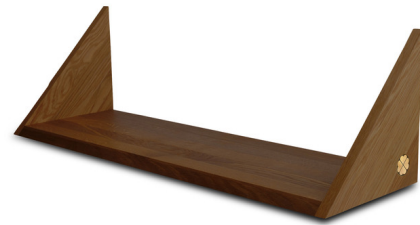

Lightology

lightology.com
866-954-4489
04-25-26

Project: _____

Company: _____

Location: _____ Fixture Type: _____

SPEC #: **SIB1301703**

Approved On: _____ Approved By: _____

Xlibris Shelf

By Sibast Furniture

Description

The Xlibris Shelf was originally inspired by designer Kasper Eistrup's need for a wall-mounted shelf in his workspace and his aversion to visible shelf brackets. This minimalist shelf possesses no visible mounting screws or brackets and seems to emerge seamlessly from the wall with a light, angular expression reminiscent of Japanese origami.

Shown in smoked oak

Specifications

COLOR	N/A
BODY FINISH	Smoked Oak
WATTAGE	N/A
DIMMER	N/A
DIMENSIONS	31.5"W x 9.8"H x 9.8"D
BULB	N/A

CLICK TO VIEW PRODUCT

Notes: