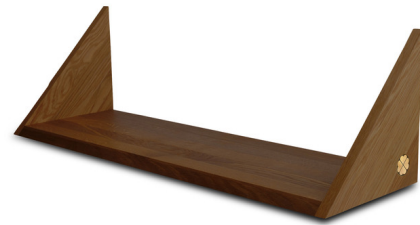

Lightology

lightology.com
866-954-4489
07-07-26

Project: _____

Company: _____

Location: _____ Fixture Type: _____

SPEC #: **SIB1301703**

Approved On: _____ Approved By: _____

Xlibris Shelf

By Sibast Furniture

Description

The Xlibris Shelf was originally inspired by designer Kasper Eistrup's need for a wall-mounted shelf in his workspace and his aversion to visible shelf brackets. This minimalist shelf possesses no visible mounting screws or brackets and seems to emerge seamlessly from the wall with a light, angular expression reminiscent of Japanese origami.

Shown in smoked oak

Specifications

COLOR	N/A
BODY FINISH	Smoked Oak
WATTAGE	N/A
DIMMER	N/A
DIMENSIONS	31.5"W x 9.8"H x 9.8"D
BULB	N/A

CLICK TO VIEW PRODUCT

Notes: