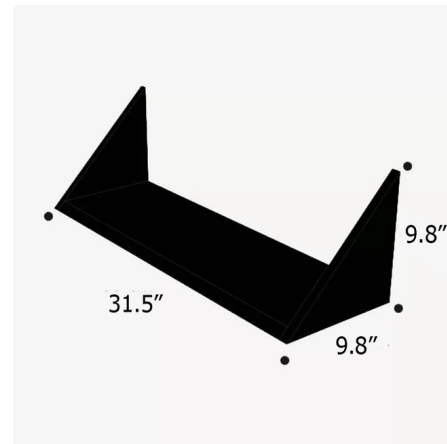

By Sibast Furniture

Description

The Xlibris Shelf was originally inspired by designer Kasper Eistrup's need for a wall-mounted shelf in his workspace and his aversion to visible shelf brackets. This minimalist shelf possesses no visible mounting screws or brackets and seems to emerge seamlessly from the wall with a light, angular expression reminiscent of Japanese origami.

Shown in smoked oak

Specifications

COLOR	N/A
BODY FINISH	Smoked Oak
WATTAGE	N/A
DIMMER	N/A
DIMENSIONS	31.5"W x 9.8"H x 9.8"D
BULB	N/A

CLICK TO VIEW PRODUCT

Notes: