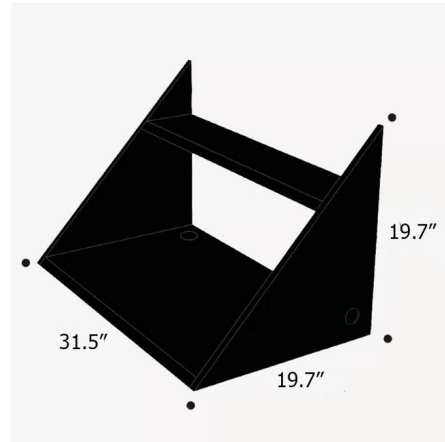

### Description

The Xlibris Wall Desk was originally inspired by designer Kasper Eistrup's need for a wall-mounted surface in his workspace and his aversion to visible shelf brackets. This minimalist wall desk possesses no visible mounting screws or brackets and seems to emerge seamlessly from the wall with a light, angular expression reminiscent of Japanese origami.

### Specifications

COLOR	N/A
BODY FINISH	Natural Oiled Oak
WATTAGE	N/A
DIMMER	N/A
DIMENSIONS	31.5"W x 19.7"H x 19.7"D
BULB	N/A

CLICK TO VIEW PRODUCT

Notes: