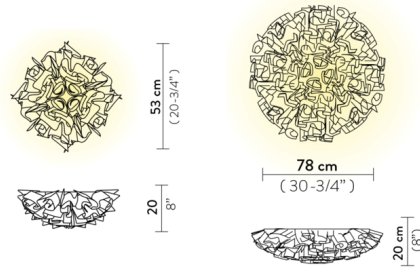

By Slamp

Description

The Veli Aurea Wall / Ceiling Light offers a unique modern look reminiscent of a blossoming flower crafted from cutting edge technopolymers. The fixture's swirling petals are finished in shining gold foil and translucent white to create a stunning interplay of light and shadow that will attract attention in any space. May be mounted on the wall or ceiling.

Shown in white / aurea

Specifications

| | |
|-------------------|-----------------------------------|
| COLOR | Aurea |
| BODY FINISH | White |
| WATTAGE | 24W |
| DIMMER | Standard 120V |
| DIMENSIONS | 20.86"W x 7.87"H |
| BULB NOT INCLUDED | 2 x A19/Medium (E26)/12W/120V LED |