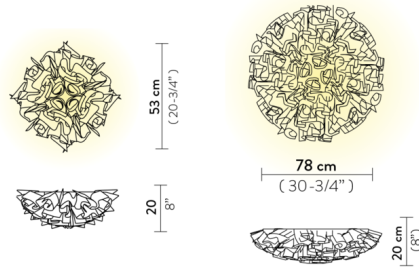

### Specifications

COLOR	Aurea
BODY FINISH	White
WATTAGE	24W
DIMMER	Standard 120V
DIMENSIONS	20.86"W x 7.87"H
BULB NOT INCLUDED	2 x A19/Medium (E26)/12W/120V LED

CLICK TO VIEW PRODUCT

Notes: