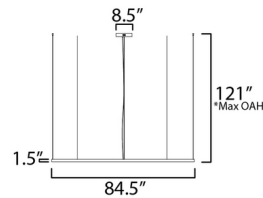

CLICK TO VIEW PRODUCT

Notes: