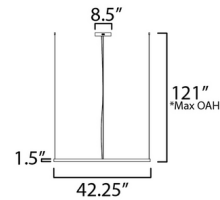

Specifications

COLOR	N/A
BODY FINISH	Brushed Champagne
WATTAGE	52W
DIMMER	Low Voltage Electronic
DIMENSIONS	42.25"L x 31.25"W x 1.5"H
INTEGRATED LED MODULE	1 x LED/52W/120-277V LED

Technical Information

LAMP LIFE	20000 hours
COLOR RENDERING	90 CRI
LAMP COLOR	3000K
LUMENS/WATT	40.00
LUMINOUS FLUX	2080 lumens

Shown in brushed champagne

CLICK TO VIEW PRODUCT

Notes: