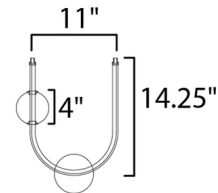

CLICK TO VIEW PRODUCT

Notes: