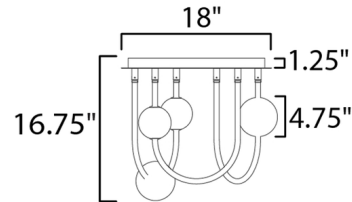

CLICK TO VIEW PRODUCT

Notes: