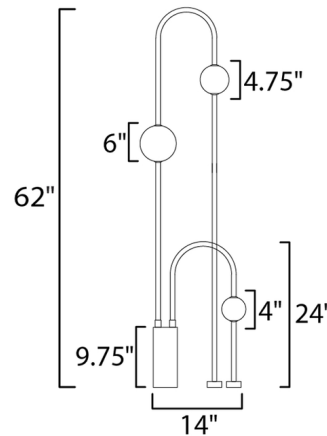

CLICK TO VIEW PRODUCT

Notes: