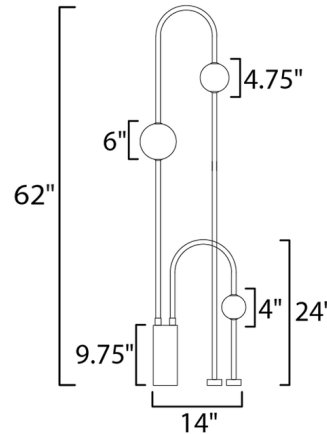

CLICK TO VIEW PRODUCT

Notes: