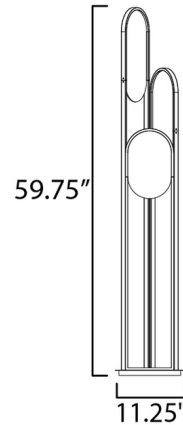

### Description

Minimalist yet alluring, Trance Floor Lamp features a simple silhouette with elegant details. Three oval frames hold delicate translucent panels. When illuminated, each arched frame glows, revealing the subtleties in the panels.

### Specifications

COLOR . . . . . Dichroic Glass  
BODY FINISH . . . . . Natural Aged Brass  
WATTAGE . . . . . 69W  
DIMMER . . . . . Included  
DIMENSIONS . . . . . 11.25"W x 59.75"H x 11.25"D  
INTEGRATED LED MODULE . . . . . 3 x LED/23W/120-277V LED

### Technical Information

LAMP LIFE . . . . . 20000 hours  
COLOR RENDERING . . . . . 90 CRI  
LAMP COLOR . . . . . 3000K  
LUMENS/WATT . . . . . 146.09  
LUMINOUS FLUX . . . . . 3360 lumens

Shown in natural aged brass / dichroic glass