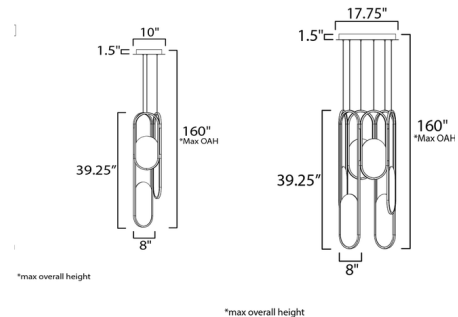

Lightology

lightology.com
866-954-4489
04-26-26

Project: _____

Company: _____

Location: _____ Fixture Type: _____

SPEC #: **STM1301731**

Approved On: _____ Approved By: _____

Trance Multi Light Pendant

By Studio M

Description

Minimalist yet alluring, Trance Multi Light Pendant features a simple silhouette with elegant details. Suspended oval frames hold delicate translucent panels. When illuminated, each arched frame glows, revealing the subtleties in the panels.

Specifications

COLOR . . . . . Dichroic Glass
BODY FINISH . . . . . Natural Aged Brass
WATTAGE 54W
DIMMER . . . . . Standard 120V
DIMENSIONS . . . . . 10"W x 39.25"H
INTEGRATED LED MODULE . . . . . 3 x LED/18W/120-277V LED

Technical Information

LAMP LIFE . . . . . 20000 hours
COLOR RENDERING . . . . . 90 CRI
LAMP COLOR 3000K
LUMENS/WATT 146.67
LUMINOUS FLUX . . . . . 2640 lumens

Notes:

CLICK TO VIEW PRODUCT