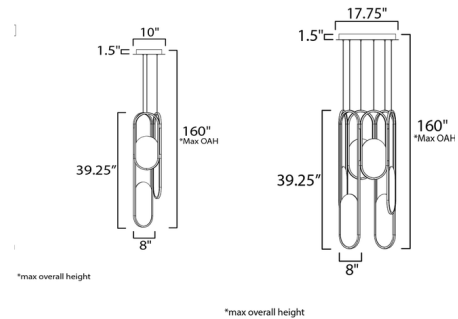

Lightology

lightology.com
866-954-4489
07-02-26

Project: _____

Company: _____

Location: _____ Fixture Type: _____

SPEC #: **STM1301731**

Approved On: _____ Approved By: _____

Trance Multi Light Pendant

By Studio M

Description

Minimalist yet alluring, Trance Multi Light Pendant features a simple silhouette with elegant details. Suspended oval frames hold delicate translucent panels. When illuminated, each arched frame glows, revealing the subtleties in the panels.

Specifications

COLOR . . . . . Dichroic Glass
BODY FINISH . . . . . Natural Aged Brass
WATTAGE 54W
DIMMER . . . . . Standard 120V
DIMENSIONS . . . . . 10"W x 39.25"H
INTEGRATED LED MODULE . . . . . 3 x LED/18W/120-277V LED

Technical Information

LAMP LIFE . . . . . 20000 hours
COLOR RENDERING . . . . . 90 CRI
LAMP COLOR 3000K
LUMENS/WATT 146.67
LUMINOUS FLUX . . . . . 2640 lumens

Notes:

CLICK TO VIEW PRODUCT