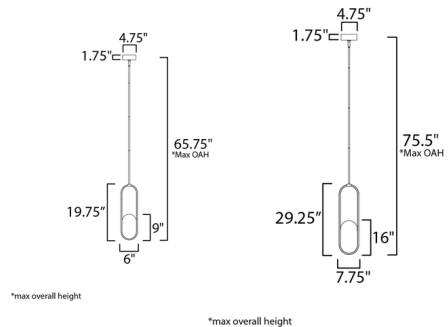

Lightology

lightology.com
866-954-4489
05-17-26

Project: _____

Company: _____

Location: _____ Fixture Type: _____

SPEC #: **STM1301733**

Approved On: _____ Approved By: _____

Trance Pendant By Studio M

Description

Minimalist yet alluring, Trance Multi Light Pendant features a simple silhouette with elegant details. Suspended oval frames hold delicate translucent panels. When illuminated, each arched frame glows, revealing the subtleties in the panels.

Specifications

COLOR . . . . . Dichroic Glass
BODY FINISH . . . . . Natural Aged Brass
WATTAGE 14W
DIMMER . . . . . Standard 120V
DIMENSIONS . . . . . 6"W x 19.75"H
INTEGRATED LED MODULE . . . . . 1 x LED/14W/120-277V LED

Technical Information

PRODUCT DIMENSIONS . . . . . Canopy: 4.75"D
LAMP LIFE . . . . . 20000 hours
COLOR RENDERING . . . . . 90 CRI
LAMP COLOR 3000K
LUMENS/WATT 41.43
LUMINOUS FLUX . . . . . 580 lumens

CLICK TO VIEW PRODUCT

Notes: