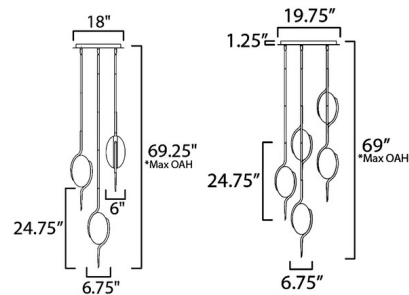

CLICK TO VIEW PRODUCT

Notes: