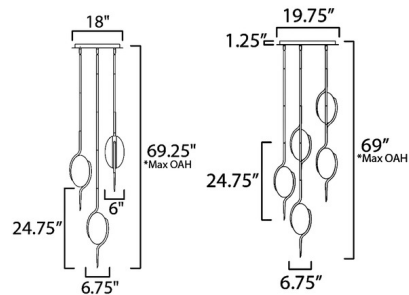

CLICK TO VIEW PRODUCT

Notes: