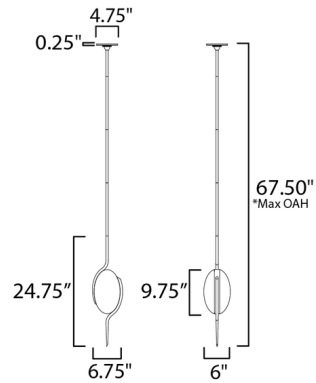

Specifications

COLOR	White
BODY FINISH	Natural Aged Brass
WATTAGE	16W
DIMMER	Standard 120V
DIMENSIONS	6.75"W x 24.75"H
INTEGRATED LED MODULE	2 x LED/8W/120V LED

Technical Information

LAMP LIFE	35000 hours
COLOR RENDERING	90 CRI
LAMP COLOR	3000K
LUMENS/WATT	160.00
LUMINOUS FLUX	1280 lumens

Shown in natural aged brass / white

*max overall height

CLICK TO VIEW PRODUCT

Notes: