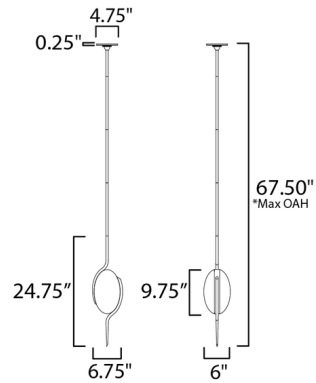

### Specifications

COLOR	White
BODY FINISH	Natural Aged Brass
WATTAGE	16W
DIMMER	Standard 120V
DIMENSIONS	6.75"W x 24.75"H
INTEGRATED LED MODULE	2 x LED/8W/120V LED

### Technical Information

LAMP LIFE	35000 hours
COLOR RENDERING	90 CRI
LAMP COLOR	3000K
LUMENS/WATT	160.00
LUMINOUS FLUX	1280 lumens

Shown in natural aged brass / white

\*max overall height

CLICK TO VIEW PRODUCT