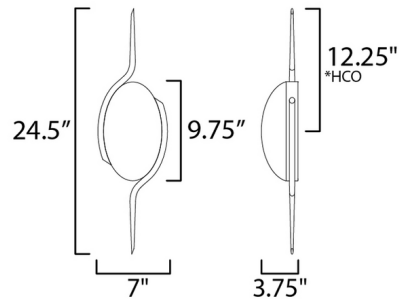

Specifications

COLOR White
BODY FINISH Natural Aged Brass
WATTAGE 8W
DIMMER Standard 120V
DIMENSIONS 7"W x 24.5"H x 3.75"D
INTEGRATED LED MODULE 1 x LED/8W/120V LED

Technical Information

LAMP LIFE 35000 hours
COLOR RENDERING 90 CRI
LAMP COLOR 3000K
LUMENS/WATT 80.00
LUMINOUS FLUX 640 lumens

Shown in natural aged brass / white

*height from center of outlet to the top of the fixture

CLICK TO VIEW PRODUCT

Notes: