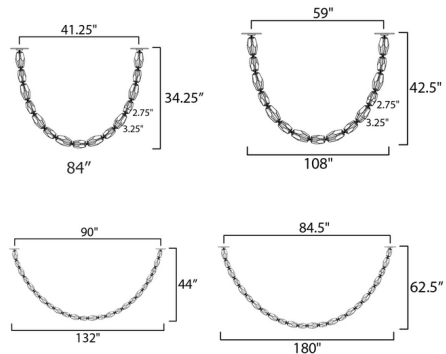

CLICK TO VIEW PRODUCT

Notes: