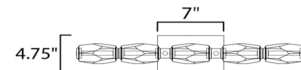

Shown in gold / crystal