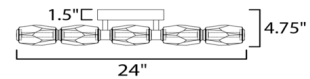

Lightology

lightology.com
866-954-4489
04-23-26

Project: _____

Company: _____

Location: _____ Fixture Type: _____

SPEC #: **STM1301750**

Approved On: _____ Approved By: _____

Dolce Vita Wall Sconce

By Studio M

Description

Immerse yourself in luxury delivered by Nina Magon Studio. Faceted crystal charms are linked together as if jewels. Indulge in the Dolce Vita Wall Sconce, where a concept so decadent can be a feature in your space. Can be mounted vertically or horizontally. Dimmable via Triac, electronic low voltage (ELV) or 0-10V dimming.

Specifications

COLOR . . . . . Crystal
BODY FINISH . . . . . Gold
WATTAGE 15W
DIMMER . . . . . Low Voltage Electronic
DIMENSIONS . . . . . 4.75"W x 24"H x 4.75"D
INTEGRATED LED MODULE . . . . . 5 x LED/3W/120-277V LED

Technical Information

LAMP LIFE . . . . . 30000 hours
COLOR RENDERING . . . . . 90 CRI
LAMP COLOR 3000K
LUMENS/WATT 300.00
LUMINOUS FLUX . . . . . 900 lumens

Shown in gold / crystal

CLICK TO VIEW PRODUCT

Notes: