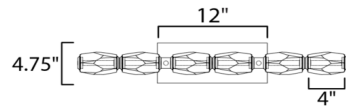

Lightology

lightology.com
866-954-4489
04-23-26

Project: _____

Company: _____

Location: _____ Fixture Type: _____

SPEC #: **STM1301750**

Approved On: _____ Approved By: _____

Dolce Vita Wall Sconce

By Studio M

Description

Immerse yourself in luxury delivered by Nina Magon Studio. Faceted crystal charms are linked together as if jewels. Indulge in the Dolce Vita Wall Sconce, where a concept so decadent can be a feature in your space. Can be mounted vertically or horizontally. Dimmable via Triac, electronic low voltage (ELV) or 0-10V dimming.

Specifications

COLOR . . . . . Crystal
BODY FINISH . . . . . Gold
WATTAGE 15W
DIMMER . . . . . Low Voltage Electronic
DIMENSIONS . . . . . 4.75"W x 24"H x 4.75"D
INTEGRATED LED MODULE . . . . . 5 x LED/3W/120-277V LED

Technical Information

LAMP LIFE . . . . . 30000 hours
COLOR RENDERING . . . . . 90 CRI
LAMP COLOR 3000K
LUMENS/WATT 300.00
LUMINOUS FLUX . . . . . 900 lumens

Shown in gold / crystal

CLICK TO VIEW PRODUCT

Notes: