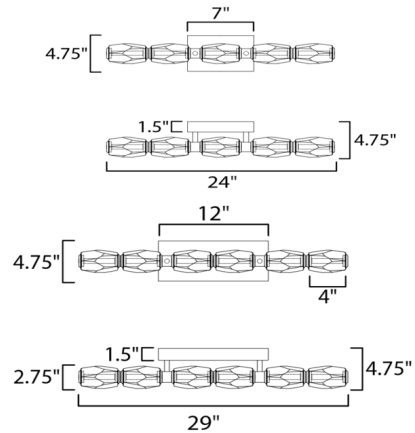

Lightology

lightology.com
866-954-4489
04-24-26

Project: _____
Company: _____
Location: _____ Fixture Type: _____
SPEC #: **STM1301750**
Approved On: _____ Approved By: _____

Dolce Vita Wall Sconce By Studio M

Description

Immerse yourself in luxury delivered by Nina Magon Studio. Faceted crystal charms are linked together as if jewels. Indulge in the Dolce Vita Wall Sconce, where a concept so decadent can be a feature in your space. Can be mounted vertically or horizontally. Dimmable via Triac, electronic low voltage (ELV) or 0-10V dimming.

Specifications

COLOR	Crystal
BODY FINISH	Gold
WATTAGE	15W
DIMMER	Low Voltage Electronic
DIMENSIONS	4.75"W x 24"H x 4.75"D
INTEGRATED LED MODULE	5 x LED/3W/120-277V LED

Technical Information

LAMP LIFE	30000 hours
COLOR RENDERING	90 CRI
LAMP COLOR	3000K
LUMENS/WATT	300.00
LUMINOUS FLUX	900 lumens

Shown in gold / crystal

CLICK TO VIEW PRODUCT

Notes: