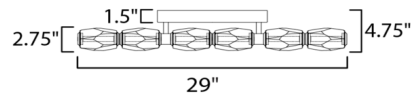

Lightology

lightology.com
866-954-4489
04-23-26

Project: _____

Company: _____

Location: _____ Fixture Type: _____

SPEC #: **STM1301750**

Approved On: _____ Approved By: _____

Dolce Vita Wall Sconce

By Studio M

Description

Immerse yourself in luxury delivered by Nina Magon Studio. Faceted crystal charms are linked together as if jewels. Indulge in the Dolce Vita Wall Sconce, where a concept so decadent can be a feature in your space. Can be mounted vertically or horizontally. Dimmable via Triac, electronic low voltage (ELV) or 0-10V dimming.

Specifications

COLOR . . . . . Crystal
BODY FINISH . . . . . Gold
WATTAGE 15W
DIMMER . . . . . Low Voltage Electronic
DIMENSIONS . . . . . 4.75"W x 24"H x 4.75"D
INTEGRATED LED MODULE . . . . . 5 x LED/3W/120-277V LED

Technical Information

LAMP LIFE . . . . . 30000 hours
COLOR RENDERING . . . . . 90 CRI
LAMP COLOR 3000K
LUMENS/WATT 300.00
LUMINOUS FLUX . . . . . 900 lumens

Shown in gold / crystal

CLICK TO VIEW PRODUCT

Notes: