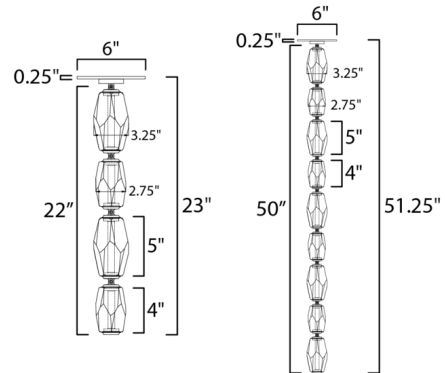

### Specifications

COLOR	Crystal
BODY FINISH	Gold
WATTAGE	12W
DIMMER	Low Voltage Electronic
DIMENSIONS	6"W x 22"H
INTEGRATED LED MODULE	4 x LED/3W/120-277V LED

### Technical Information

PRODUCT DIMENSIONS	Downrods Included: 1+6", 3+12"
LAMP LIFE	30000 hours
COLOR RENDERING	.90 CRI
LAMP COLOR	.3000K
LUMENS/WATT	240.00
LUMINOUS FLUX	720 lumens

Notes:

Shown in gold / crystal