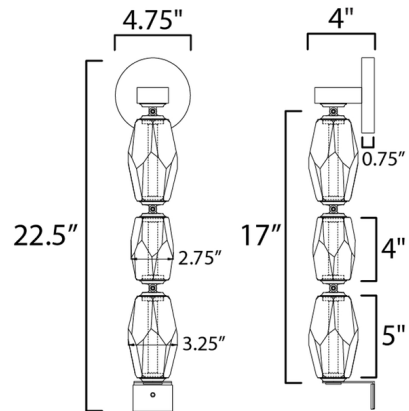

Lightology

lightology.com
866-954-4489
04-07-26

Project: _____

Company: _____

Location: _____ Fixture Type: _____

SPEC #: **STM1301754**

Approved On: _____ Approved By: _____

Dolce Vita Wall Light

By Studio M

Description

Immerse yourself in luxury delivered by Nina Magon Studio. Faceted crystal charms are linked together as if jewels. Indulge in the Dolce Vita Wall Light, where a concept so decadent can be a feature in your space. Dimmable via Triac, electronic low voltage (ELV) or 0-10V dimming.

Specifications

COLOR	Crystal
BODY FINISH	Gold
WATTAGE	9W
DIMMER	Low Voltage Electronic
DIMENSIONS	4.75"W x 22.5"H x 4"D
INTEGRATED LED MODULE	3 x LED/3W/120-230V LED

Technical Information

LAMP LIFE	30000 hours
COLOR RENDERING	90 CRI
LAMP COLOR	3000K
LUMENS/WATT	180.00
LUMINOUS FLUX	540 lumens

Shown in gold / crystal

CLICK TO VIEW PRODUCT

Notes: