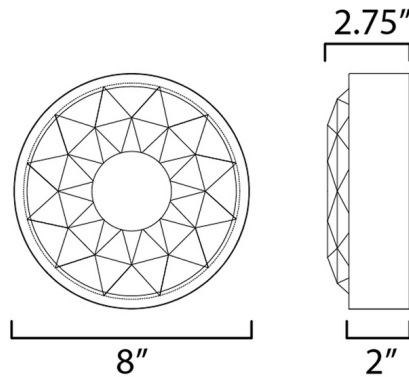

CLICK TO VIEW PRODUCT

Notes: