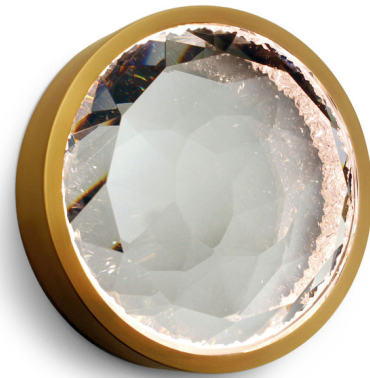

By Studio M

Description

Classic diamond facets were the concept behind the crystal shade in the Medallion Round Wall/ Ceiling Light. Just like a Medallion, it can be installed on the wall with ADA compliant extensions or onto your ceiling adding opulence to your space. The indirect LED light source is sealed within an irregularly faceted diffuser and a polished back plate creates a dazzling reflective display. The frame is finished in a burnished Gold with a neutral, warm 3000k color temperature.

Specifications

COLOR Crystal
BODY FINISH Gold
WATTAGE 10W
DIMMER Low Voltage Electronic
DIMENSIONS 8"W x 8"H x 2.75"D
INTEGRATED LED MODULE 1 x LED/10W/120V LED

Technical Information

LAMP LIFE 30000 hours
COLOR RENDERING 90 CRI
LAMP COLOR 3000K
LUMENS/WATT 60.00
LUMINOUS FLUX 600 lumens