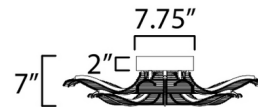

Shown in gold / clear beveled