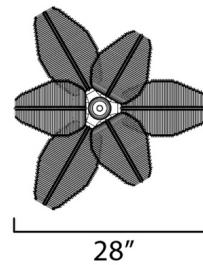

Lightology

lightology.com
866-954-4489
07-02-26

Project: _____

Company: _____

Location: _____ Fixture Type: _____

SPEC #: **STM1301760**

Approved On: _____ Approved By: _____

Lillet Ceiling Light

By Studio M

Description

Stunning LED arrangements recreate the splendor of Art Nouveau. The biophilic forms that sparkle in the Lillet Ceiling Light are made of feather-like handcrafted steel and crystal. These crystal sculptures are evenly lit by a discrete strip of LED light that follows the sculpture's undulating shape, which also adds additional ambient light below. TRIAC/ELV/0-10V dimming.

Specifications

COLOR . . . . . Clear Beveled
BODY FINISH . . . . . Gold
WATTAGE 18W
DIMMER . . . . . Low Voltage Electronic
DIMENSIONS . . . . . 28"W x 7"H
INTEGRATED LED MODULE . . . . . 6 x LED/3W/120-277V LED

Technical Information

LAMP LIFE . . . . . 25000 hours
COLOR RENDERING . . . . . 90 CRI
LAMP COLOR 3000K
LUMENS/WATT 420.00
LUMINOUS FLUX . . . . . 1260 lumens

Shown in gold / clear beveled

CLICK TO VIEW PRODUCT

Notes: