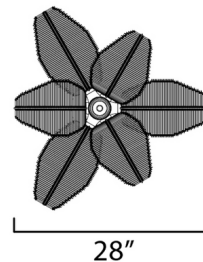

Lightology

lightology.com
866-954-4489
04-25-26

Project: _____

Company: _____

Location: _____ Fixture Type: _____

SPEC #: **STM1301760**

Approved On: _____ Approved By: _____

Lillet Ceiling Light

By Studio M

Description

Stunning LED arrangements recreate the splendor of Art Nouveau. The biophilic forms that sparkle in the Lillet Ceiling Light are made of feather-like handcrafted steel and crystal. These crystal sculptures are evenly lit by a discrete strip of LED light that follows the sculpture's undulating shape, which also adds additional ambient light below. TRIAC/ELV/0-10V dimming.

Specifications

COLOR . . . . . Clear Beveled
BODY FINISH . . . . . Gold
WATTAGE 18W
DIMMER . . . . . Low Voltage Electronic
DIMENSIONS . . . . . 28"W x 7"H
INTEGRATED LED MODULE . . . . . 6 x LED/3W/120-277V LED

Technical Information

LAMP LIFE . . . . . 25000 hours
COLOR RENDERING . . . . . 90 CRI
LAMP COLOR 3000K
LUMENS/WATT 420.00
LUMINOUS FLUX . . . . . 1260 lumens

Shown in gold / clear beveled

CLICK TO VIEW PRODUCT

Notes: