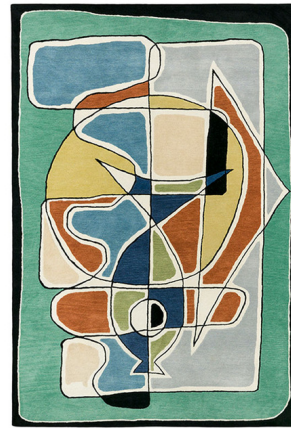

## Caprice Area Rug

By Toulemonde Bochart

### Description

With swirling colors and simple lines, the multi-colored hand-tufted wool Caprice Area Rug represents the best of the Parisian art scene. This unique rug illuminates both sober and more extravagant decors with its vibrant hues.

Handmade with a wool tufting technique, it achieves its subtly faded tones and watercolor-like effects thanks to an exclusive dyeing process and deep washing.

Shown in multicolor