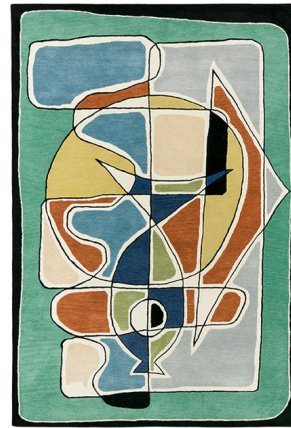

Lightology

lightology.com
866-954-4489
06-04-26

Project: _____

Company: _____

Location: _____ Fixture Type: _____

SPEC #: **TOU1301833**

Approved On: _____ Approved By: _____

Caprice Area Rug By Toulemonde Bochart

Description

With swirling colors and simple lines, the multi-colored hand-tufted wool Caprice Area Rug represents the best of the Parisian art scene. This unique rug illuminates both sober and more extravagant decors with its vibrant hues. Handmade with a wool tufting technique, it achieves its subtly faded tones and watercolor-like effects thanks to an exclusive dyeing process and deep washing.

Shown in multicolor

Specifications

COLOR	Multicolor
BODY FINISH	N/A
WATTAGE	N/A
DIMMER	N/A
DIMENSIONS	94"L x 66.9"W
BULB	N/A

CLICK TO VIEW PRODUCT

Notes: