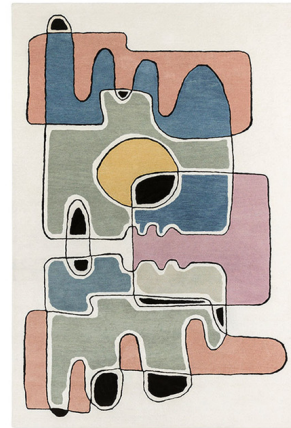

Lightology

lightology.com
866-954-4489
07-07-26

Project: _____

Company: _____

Location: _____ Fixture Type: _____

SPEC #: **TOU1301836**

Approved On: _____ Approved By: _____

Tete A Tete Area Rug By Toulemonde Bochart

Description

Inspired by the artist Jean Cocteau, the multicolored Tete A Tete Rug vibrates with captivating energy. Curving lines and soft pastel shades come to life on a white canvas to create a unique image. This rug is hand-tufted in pure New Zealand Wool, a naturally resilient material that ensures excellent durability and ease of maintenance. Perfect for a contemporary home.

Shown in multicolor

Specifications

| | |
|-------------|---------------|
| COLOR | Multicolor |
| BODY FINISH | N/A |
| WATTAGE | N/A |
| DIMMER | N/A |
| DIMENSIONS | 94"L x 66.9"W |
| BULB | N/A |

CLICK TO VIEW PRODUCT