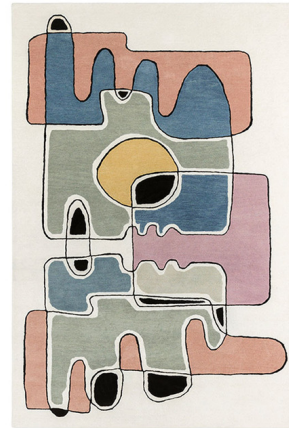

Lightology

lightology.com
866-954-4489
04-21-26

Project: _____

Company: _____

Location: _____ Fixture Type: _____

SPEC #: **TOU1301836**

Approved On: _____ Approved By: _____

Tete A Tete Area Rug By Toulemonde Bochart

Description

Inspired by the artist Jean Cocteau, the multicolored Tete A Tete Rug vibrates with captivating energy. Curving lines and soft pastel shades come to life on a white canvas to create a unique image. This rug is hand-tufted in pure New Zealand Wool, a naturally resilient material that ensures excellent durability and ease of maintenance. Perfect for a contemporary home.

Shown in multicolor

Specifications

COLOR	Multicolor
BODY FINISH	N/A
WATTAGE	N/A
DIMMER	N/A
DIMENSIONS	94"L x 66.9"W
BULB	N/A

CLICK TO VIEW PRODUCT

Notes: