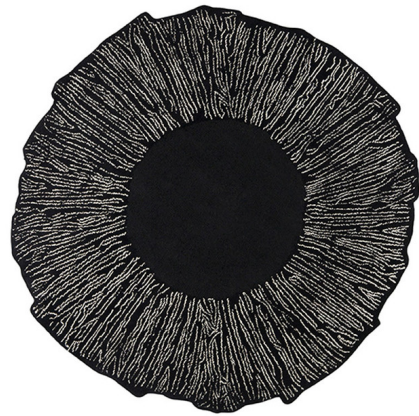

Lightology

lightology.com
866-954-4489
04-16-26

Project: _____

Company: _____

Location: _____ Fixture Type: _____

SPEC #: **TOU1301846**

Approved On: _____ Approved By: _____

Eye Flower Rug

By Toulemonde Bochart

Description

The wool and viscose Eye Flower Rug has a circular silhouette, evoking a flower with an irregular, scalloped outline. It elegantly reveals its design, where fine dotted lines, woven into smooth wool, create a unique pattern. This rug, imbued with a deeply feminine inspiration, stands out not only for its innovative graphics, but also for its timeless shade.

Shown in black

Specifications

COLOR	N/A
BODY FINISH	Black
WATTAGE	N/A
DIMMER	N/A
DIMENSIONS	91"L x 91"W
BULB	N/A

CLICK TO VIEW PRODUCT

Notes: