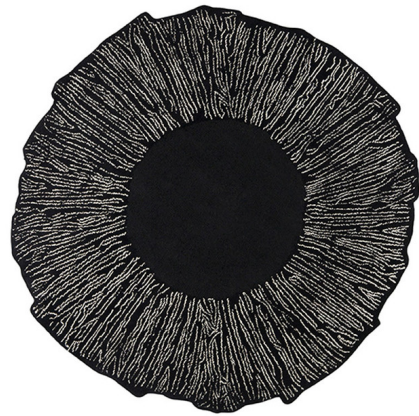

Lightology

lightology.com
866-954-4489
06-04-26

Project: _____

Company: _____

Location: _____ Fixture Type: _____

SPEC #: **TOU1301846**

Approved On: _____ Approved By: _____

Eye Flower Rug

By Toulemonde Bochart

Description

The wool and viscose Eye Flower Rug has a circular silhouette, evoking a flower with an irregular, scalloped outline. It elegantly reveals its design, where fine dotted lines, woven into smooth wool, create a unique pattern. This rug, imbued with a deeply feminine inspiration, stands out not only for its innovative graphics, but also for its timeless shade.

Shown in black

Specifications

COLOR	N/A
BODY FINISH	Black
WATTAGE	N/A
DIMMER	N/A
DIMENSIONS	91"L x 91"W
BULB	N/A

CLICK TO VIEW PRODUCT

Notes: