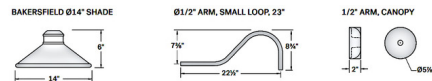

Shown in matte black

Specifications

COLOR	N/A
BODY FINISH	Matte Black
WATTAGE	100W
DIMMER	Standard 120V
DIMENSIONS	13.93\"W x 17.58\"H x 29.78\"D
BULB NOT INCLUDED	1 x A19/Medium (E26)/100W/120V Incandescent