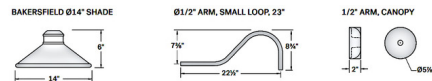

Shown in matte black

Specifications

COLOR	N/A
BODY FINISH	Matte Black
WATTAGE	100W
DIMMER	Standard 120V
DIMENSIONS	13.93"W x 17.58"H x 29.78"D
BULB NOT INCLUDED	1 x A19/Medium (E26)/100W/120V Incandescent