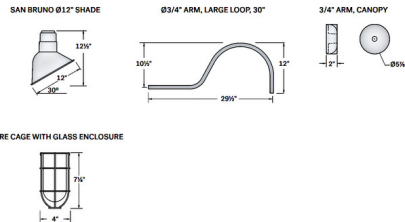

Shown in matte black

Specifications

COLOR	N/A
BODY FINISH	Matte Black
WATTAGE	101W
DIMMER	Standard 120V
DIMENSIONS	11.69"W x 24.81"H x 33.54"D
BULB NOT INCLUDED	1 x A19/Medium (E26)/101W/120V Incandescent