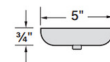

PENDANT CORD, CANOPY

Specifications

COLOR	N/A
BODY FINISH	Matte Black
WATTAGE	100W
DIMMER	Standard 120V
DIMENSIONS	16"W x 9.25"H
BULB NOT INCLUDED	1 x A19/Medium (E26)/100W/120V Incandescent