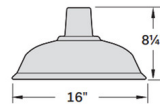

TAHOE Ø16" SHADE