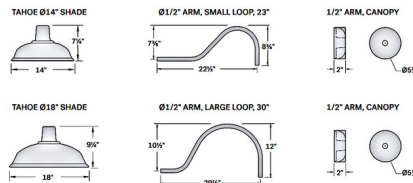

By Troy Lighting

Description

The Tahoe Outdoor Wall Light brings a clean industrial look to your exterior space. The large loop arm holds a vintage shaped shade, lined in Gloss White, that casts warm light down and across your area.

Shown in matte black

Specifications

COLOR	N/A
BODY FINISH	Matte Black
WATTAGE	100W
DIMMER	Standard 120V
DIMENSIONS	14"W x 16"H x 29.75"D
BULB NOT INCLUDED	1 x A19/Medium (E26)/100W/120V Incandescent

CLICK TO VIEW PRODUCT