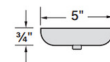

PENDANT CORD, CANOPY

Specifications

COLOR N/A
BODY FINISH Matte Black
WATTAGE 100W
DIMMER Standard 120V
DIMENSIONS 16"W x 14"H
BULB NOT INCLUDED 1 x A19/Medium (E26)/100W/120V Incandescent

Technical Information

PRODUCT DIMENSIONS Adjustable Cable Length: 108"

CLICK TO VIEW PRODUCT

Notes: