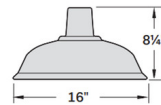

Description

The Ventura Outdoor Pendant brings a clean industrial look to your exterior space. The dome shaped shade, lined in White, casts warm light down and across your area.

Shown in matte black

TAHOE Ø16" SHADE

PENDANT CORD, CANOPY

Specifications

COLOR N/A
BODY FINISH Matte Black
WATTAGE 100W
DIMMER Standard 120V
DIMENSIONS 16"W x 14"H
BULB NOT INCLUDED 1 x A19/Medium (E26)/100W/120V Incandescent

Technical Information

PRODUCT DIMENSIONS Adjustable Cable Length: 108"

CLICK TO VIEW PRODUCT

Notes: