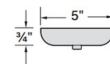

PENDANT CORD, CANOPY

Specifications

COLOR N/A
BODY FINISH Matte Black
WATTAGE 100W
DIMMER Standard 120V
DIMENSIONS 16"W x 14"H
BULB NOT INCLUDED 1 x A19/Medium (E26)/100W/120V Incandescent

Technical Information

PRODUCT DIMENSIONS Adjustable Cable Length: 108"

CLICK TO VIEW PRODUCT

Notes: