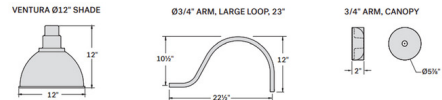

By Troy Lighting

Description

The Ventura Outdoor Wall Light brings a clean industrial look to your exterior space. The large loop arm holds a dome shaped shade, lined in White, that casts warm light down and across your area.

Shown in matte black

Specifications

COLOR	N/A
BODY FINISH	Matte Black
WATTAGE	101W
DIMMER	Standard 120V
DIMENSIONS	11.63"W x 24.5"H x 28.81"D
BULB NOT INCLUDED	1 x A19/Medium (E26)/101W/120V Incandescent