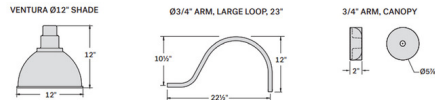

### Specifications

COLOR . . . . . N/A  
BODY FINISH . . . . . Matte Black  
WATTAGE . . . . . 101W  
DIMMER . . . . . Standard 120V  
DIMENSIONS . . . . . 11.63"W x 24.5"H x 28.81"D  
BULB NOT INCLUDED . . . . . 1 x A19/Medium (E26)/101W/120V Incandescent