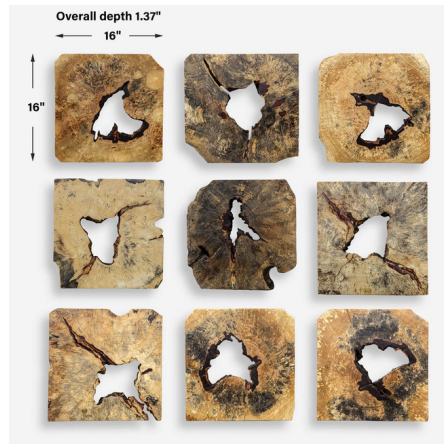

## Bahati Wall Decor Set of 9

By Uttermost

### Description

This set of nine wood wall pieces is crafted from 100% tamarind wood. Because each is individually handcrafted, natural variation will occur from piece to piece. Set of 9.

Shown in natural wood

### Specifications

COLOR	N/A
BODY FINISH	Natural Wood
WATTAGE	N/A
DIMMER	N/A
DIMENSIONS	16"W x 16"H x 1.37"D
BULB	N/A
COUNTRY OF ORIGIN	Indonesia

CLICK TO VIEW PRODUCT

Notes: