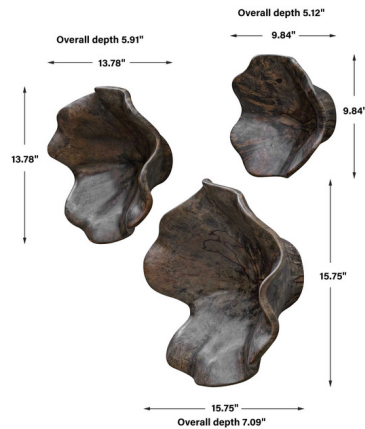

### Description

This set of three wood wall art features naturally spalted tamarind wood, finished in a rich mocha brown. Because each is individually handcrafted, sizes may vary. Cracks and variations in the grain are natural to this type of wood. May be hung on a wall with keyhole hangers, or displayed as tabletop accessories. Set of 3.

### Specifications

COLOR	N/A
BODY FINISH	Mocha Brown
WATTAGE	N/A
DIMMER	N/A
DIMENSIONS	16"W x 16"H x 7"D
BULB	N/A
COUNTRY OF ORIGIN	Indonesia

Shown in mocha brown

CLICK TO VIEW PRODUCT

Notes: