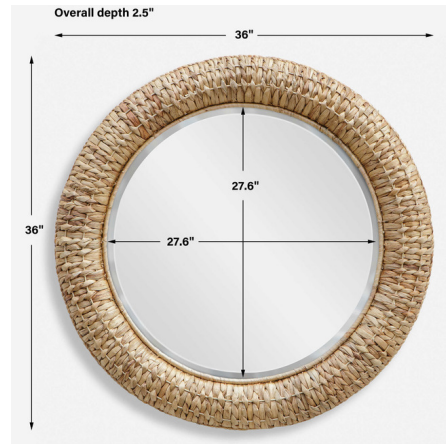

Lightology

lightology.com
866-954-4489
04-26-26

Project: _____

Company: _____

Location: _____ Fixture Type: _____

SPEC #: **UTT1301867**

Approved On: _____ Approved By: _____

Twisted Seagrass Round Mirror By Uttermost

Description

This round mirror has a great coastal vibe by using alternating twisted natural seagrass over a rounded frame accented with matching tightly twisted edge banding. Mirror has a generous 1 1/4 inch bevel.

Shown in rattan

Specifications

COLOR	N/A
BODY FINISH	Rattan
WATTAGE	N/A
DIMMER	N/A
DIMENSIONS	36"W x 36"H x 2.5"D
BULB	N/A
COUNTRY OF ORIGIN	Indonesia

CLICK TO VIEW PRODUCT

Notes: