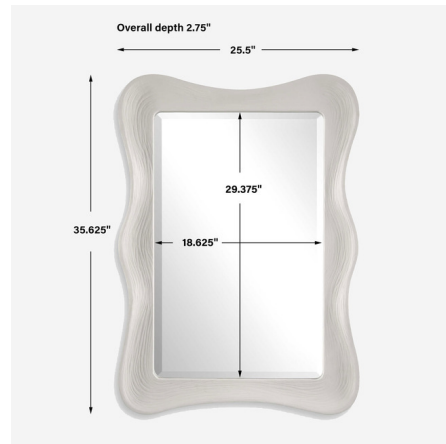

By Uttermost

Description

This Whitehaven Mirror showcases a contemporary coastal design with a wavy organic shaped frame finished in matte white with noticeable waves and texture. Mirror has a generous 1 1/4 inch bevel. May be hung horizontal or vertical.

Shown in matte white

Specifications

COLOR	N/A
BODY FINISH	Matte White
WATTAGE	N/A
DIMMER	N/A
DIMENSIONS	25.5"W x 35.625"H x 2.75"D
BULB	N/A
COUNTRY OF ORIGIN	China

CLICK TO VIEW PRODUCT

Notes: