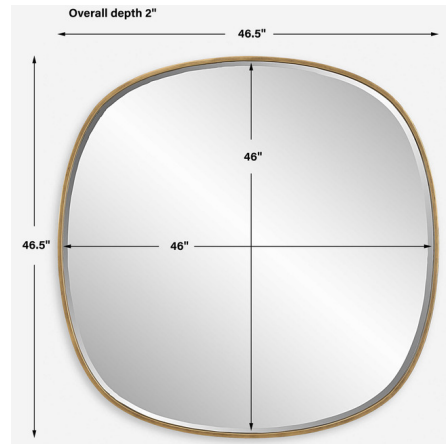

By Uttermost

Description

This shapely mirror features an iron frame finished in a heavily antiqued gold for an updated appeal to the traditional round. Mirror has a generous 1.25 inch bevel.

Shown in antique gold

Specifications

| | |
|-------------------|--------------------------|
| COLOR | N/A |
| BODY FINISH | Antique Gold |
| WATTAGE | N/A |
| DIMMER | N/A |
| DIMENSIONS | 46.5\"W x 46.5\"H x 2\"D |
| BULB | N/A |
| COUNTRY OF ORIGIN | China |