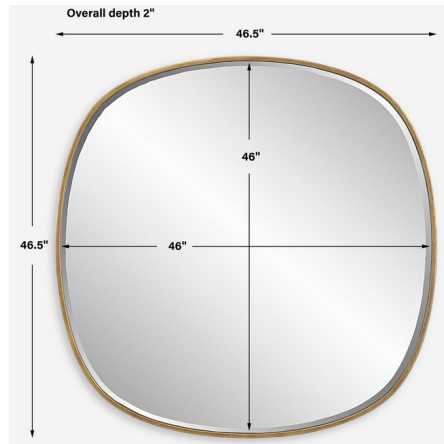

Description

This shapely mirror features an iron frame finished in a heavily antiqued gold for an updated appeal to the traditional round. Mirror has a generous 1.25 inch bevel.

Shown in antique gold

Specifications

COLOR	N/A
BODY FINISH	Antique Gold
WATTAGE	N/A
DIMMER	N/A
DIMENSIONS	46.5\"W x 46.5\"H x 2\"D
BULB	N/A
COUNTRY OF ORIGIN	China

CLICK TO VIEW PRODUCT

Notes: