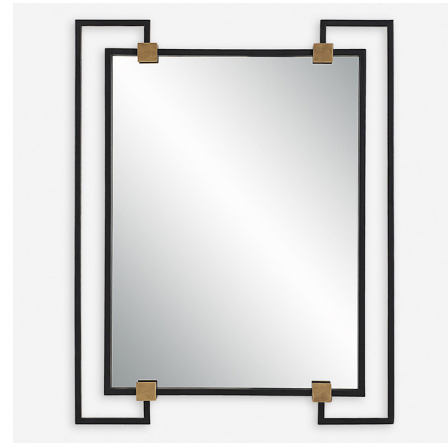

Lightology

lightology.com
866-954-4489
05-24-26

Project: _____

Company: _____

Location: _____ Fixture Type: _____

SPEC #: **UTT1301872**

Approved On: _____ Approved By: _____

Ivey Mirror By Uttermost

Description

This mirror pairs contemporary styling with industrial details featuring a black iron frame accented by lightly antiqued brushed gold clamps. May be hung horizontal or vertical.

Shown in black iron

Specifications

COLOR	N/A
BODY FINISH	Black Iron
WATTAGE	N/A
DIMMER	N/A
DIMENSIONS	32.5"W x 42"H x 2.5"D
BULB	N/A
COUNTRY OF ORIGIN	China

CLICK TO VIEW PRODUCT

Notes: