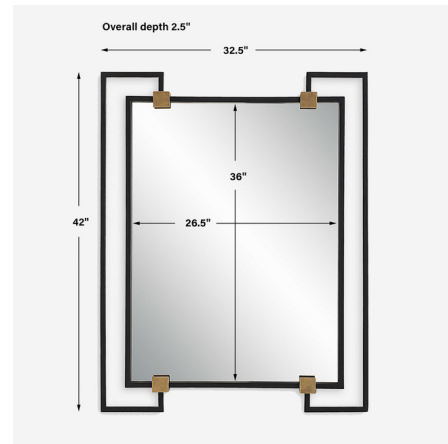

Description

This mirror pairs contemporary styling with industrial details featuring a black iron frame accented by lightly antiqued brushed gold clamps. May be hung horizontal or vertical.

Shown in black iron

Specifications

COLOR	N/A
BODY FINISH	Black Iron
WATTAGE	N/A
DIMMER	N/A
DIMENSIONS	32.5"W x 42"H x 2.5"D
BULB	N/A
COUNTRY OF ORIGIN	China

CLICK TO VIEW PRODUCT

Notes: