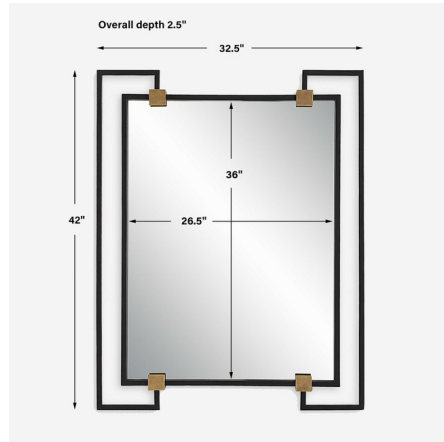

## Ivey Mirror By Uttermost

### Description

This mirror pairs contemporary styling with industrial details featuring a black iron frame accented by lightly antiqued brushed gold clamps. May be hung horizontal or vertical.

Shown in black iron

### Specifications

COLOR	N/A
BODY FINISH	Black Iron
WATTAGE	N/A
DIMMER	N/A
DIMENSIONS	32.5"W x 42"H x 2.5"D
BULB	N/A
COUNTRY OF ORIGIN	China

CLICK TO VIEW PRODUCT

Notes: