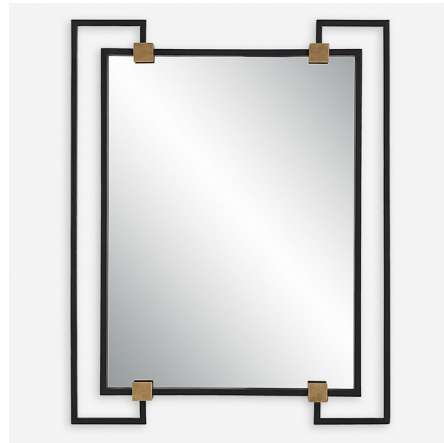

## Ivey Mirror By Uttermost

### Description

This mirror pairs contemporary styling with industrial details featuring a black iron frame accented by lightly antiqued brushed gold clamps. May be hung horizontal or vertical.

Shown in black iron

### Specifications

COLOR	N/A
BODY FINISH	Black Iron
WATTAGE	N/A
DIMMER	N/A
DIMENSIONS	32.5"W x 42"H x 2.5"D
BULB	N/A
COUNTRY OF ORIGIN	China

CLICK TO VIEW PRODUCT

Notes: